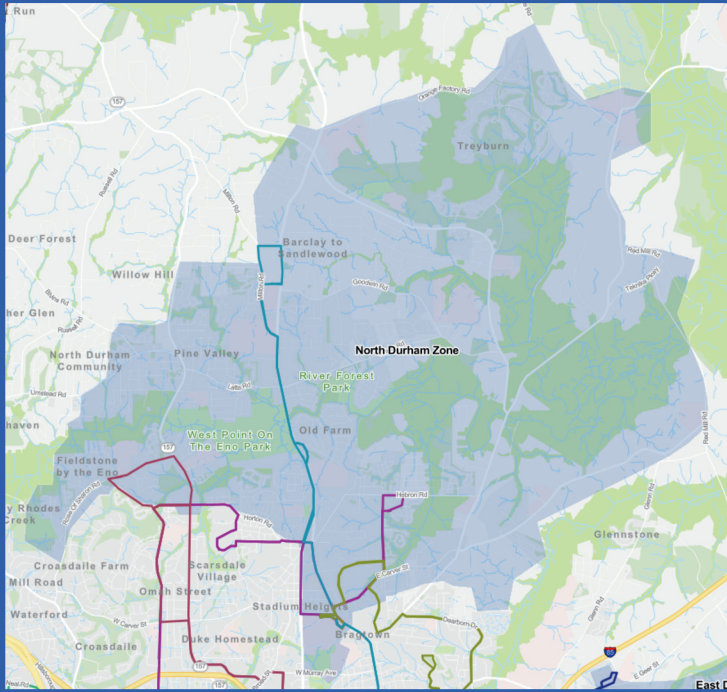

Download the GoDurham ACCESS app, text (984) 342-4446, or call (919) 560-1551.

02.

Set your pickup.

Set your pickup to an address in the North or East zone.

03.

Set your drop-off.

Set your drop-off to an address in the North or East zone.

04.

Get ready to ride!

Edit your ride details, confirm the booking, & keep an eye out for the vehicle!

For the most up to date service zone maps, download the GoDurham ACCESS app.

 Mon-Sun, 7am to 8pm
 (919) 560-1551
 godurhamaccess.org/connect

Learn More

Get App

North Durham Zone

GoDurham Bus Routes: 1, 4, 6, 9
Preferred Transfer Points: Olympic Avenue/Roxboro Road

Serving the Surrounding Areas

501/Roxboro Rd	Old Oxford Rd
Carver St	Orange Factory Rd
Hamlin Rd	Rose of Sharon Rd
Horton Rd	Snow Hill Rd
Infinity Rd	Valley Springs Rd
Latta Rd	

East Durham Zone

GoDurham Bus Routes: 2, 3, 13, 16
Preferred Transfer Points:
 Hardee Street/Benning Street & Taylor Street/Driver Street