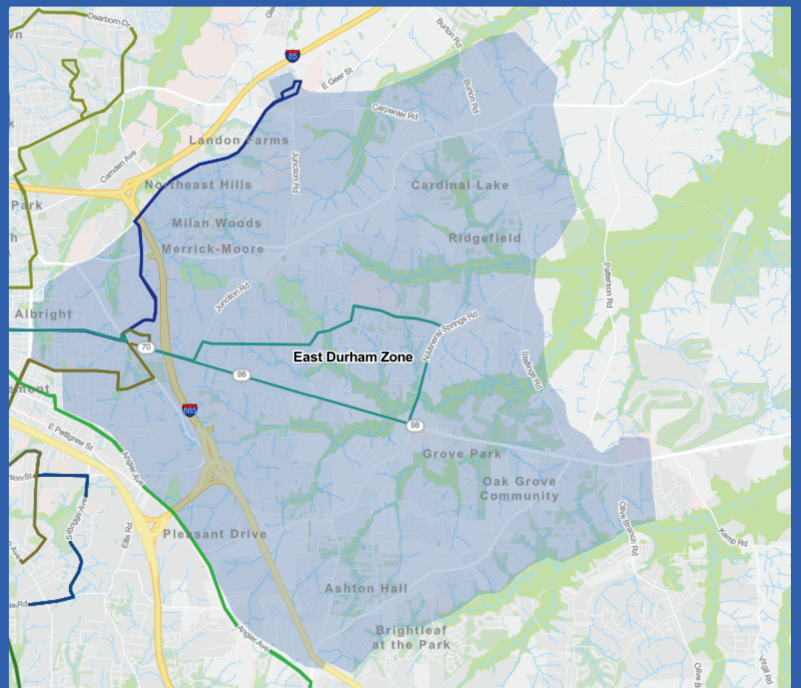

Learn More

Get App

North Durham Zone

GoDurham Bus Routes: 1, 4, 6, 9
Preferred Transfer Points: Olympic Avenue/Roxboro Road

Serving the Surrounding Areas

501/Roxboro Rd	Old Oxford Rd
Carver St	Orange Factory Rd
Hamlin Rd	Rose of Sharon Rd
Horton Rd	Snow Hill Rd
Infinity Rd	Valley Springs Rd
Latta Rd	

Key Destinations

Duke Regional Hospital
 Durham Regional Library - North
 Museum of Life & Science

Senior Housing Communities

Carver Creek	Preiss-Steele
JFK Towers	

Schools

Easley Elementary School
 Eno Valley Middle School
 George L Carrington Middle School
 Holt Elementary School
 Little River Elementary School
 Lucas Middle School
 Northern High School
 Riverside High School
 Sandy Ridge Elementary School
 The School for Creative Studies
 Voyager Academy Schools

Serving the Surrounding Areas

Angier Ave	Mineral Springs Rd
Cheek Rd	Olive Branch Rd
Clayton Rd	Sherron Rd
Holloway St/NC 98	Stallings Rd
Juniper St	

Key Destinations

Durham Regional Library - East
 East Durham Business District
 Holton Career and Resource Center
 Long Meadow Park
 The Village Shopping Center
 Wheels Durham

East Durham Zone

GoDurham Bus Routes: 2, 3, 13, 16
Preferred Transfer Points:
 Hardee Street/Benning Street & Taylor Street/Driver Street